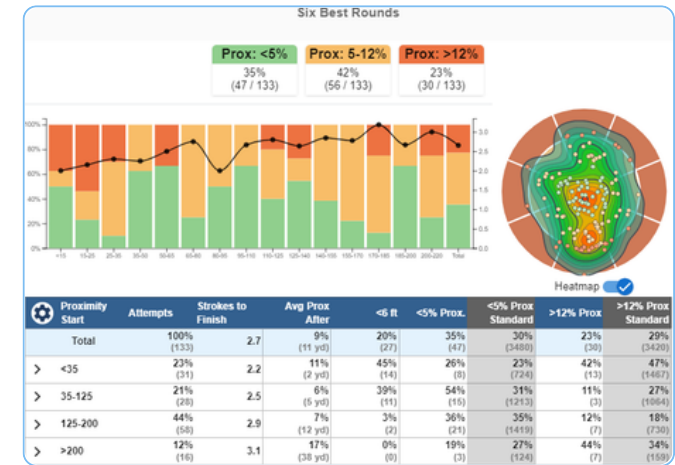

CAFDExGO Golf Advantage

- 1 Easy Data Entry Takes 5 Mins**
Map viewer of course layout with intuitive Drag n Drop capability
- 2 Know your Team's Strengths**
View Team's Performance through Customizable Dashboards. Quickly identify strengths and weaknesses from any rounds/tournaments
- 3 Know What to Practice**
Data-driven preparation process allows players to focus on result oriented priorities based on scoring opportunities
- 4 Plan Your Play - Course Mgmt Strategies using Target Lines**
Use Course Mgmt mode to plan your game in advance to set ideal fairway and greens targets before tournaments
- 5 Set your Team Standards with Flexible Benchmarks**
Build a program to your standards, whether they be PGA, LPGA, Par, or specific Scoring Benchmarks. You have complete control
- 6 Provide Measurable Value to Players**
Comprehensive Player Assessment Reports with actionable insights; giving coaches the ability to view trends across events and time periods

POWERFUL FEATURES

- 1 Rounds Entry - Course Maps**
Over 30,000 courses available, with distance measuring tools such as fairway widths, tee to pin yardage, pin positions and more
- 2 Rounds Repository**
Access to groupings of historical team events by course, tournament, qualifier, and practice. Allows coaches to speak with actionable specifics in review sessions

- 5 Dispersion Charts & Portable Reporting**
Ability to show a player's performance from any timeframe giving you the most precise view of their pin-hitting accuracy
- 6 Team Performance View**
Customizable dashboard shows any Stat within any timeframes or events that are important to you
- 7 Custom App Logo & Skins**
Rebrand this system with your organization name, logo, color themes