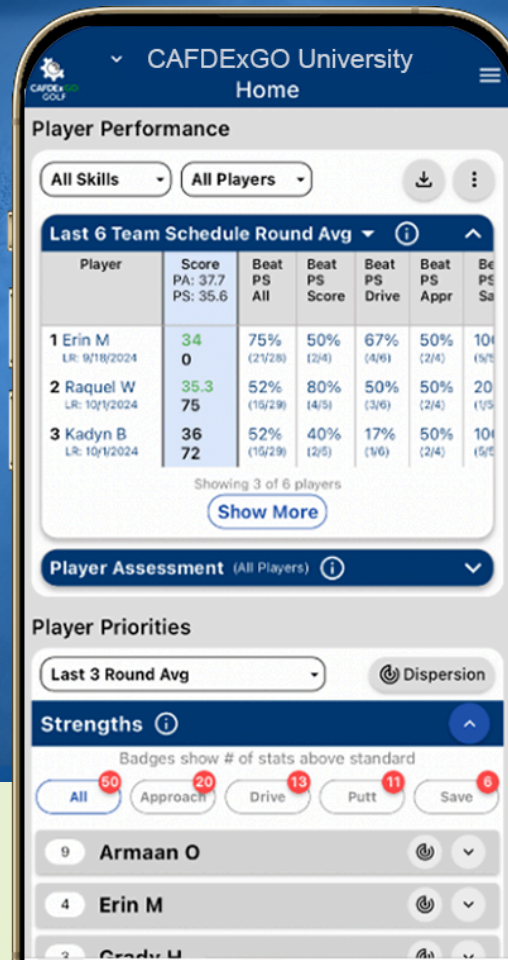

CAFDExGO Golf Advantage

1. **1 Easy Data Entry Takes 5 Mins**
   Map Viewer of course layout with intuitive Drag n Drop capability
2. **2 Set Your Team Standards with Flexible Benchmarks**
   Build a program to your standards, whether they be PGA, LPGA, Par, or specific Scoring Benchmarks. You have complete control
3. **3 Know Your Team's Strengths**
   View Team's Performance through Customizable Dashboards. Quickly identify strengths and weaknesses from any rounds or tournaments
4. **4 Know What to Practice**
   Data-driven preparation process allows players to focus on results-oriented priorities based on scoring opportunities
5. **5 Plan Your Play - Course Mgmt Strategies Using Target Lines**
   Use Course Mgmt mode to plan your game in advance to set ideal fairway and greens targets before tournaments
6. **6 Provide Measurable Value to Players**
   Comprehensive Player Assessment Reports with actionable insights; giving coaches the ability to view trends across events and time periods

**Rename the app
to your own branding!**

Contact Us

www.cafdexgo.com
 Follow us @cafdexgogolf

Shahir Arif
703-795-9771
arifs@infintech.com

Taylor Watanabe
916-500-2410
watanabet@infintech.com