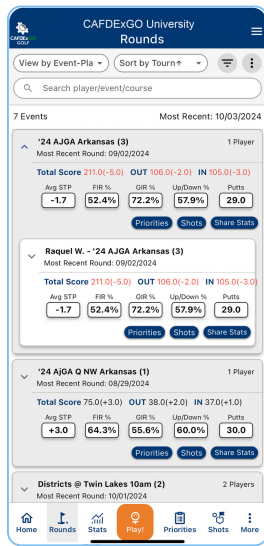

POWERFUL FEATURES

1

Rounds Entry - Course Maps

Over 30,000 courses available with distance measuring tools such as fairway widths, tee to pin yardage, pin positions and more

2

Rounds Repository

Access to groupings of historical team events by course, tournament, qualifier and practice. Allows coaches to speak with actionable specifics in review sessions

3

Course Management & Yardage Book

Establish a precise strategy by specifying target zones and landing places off the tees and greens. Printing customized maps is also available for use during a tournament

4

Team & Player Comparison Tools

There are many ways to score. Use CAFDExGO Golf to identify player strengths that yield the highest success probably. Utilize various assessment tools to plan effective and efficient practice plans

5

Dispersion Charts & Portable Reporting

Ability to show a player's performance from any timeframe giving you the most precise view of their pin-hitting accuracy

6

Team Performance View

Customizable dashboard shows any Stat within any timeframes or events that are important to you

7

Custom App Logo & Skins

Rebrand this system with your organization name, logo and color themes

Full Transparency Between Coaches and Players

In a culture where players can transfer to a different team so readily, full transparency between players and coaches is paramount. CAFDExGO can help to remove the guesswork with our Player Performance Assessments based on stats the coach wants to see. Players always know where they stand and what it takes to break the starting lineup.

Cross-Platform Application
Access through a mobile device or a web browser

Come Visit the CAFDExGO Golf Training Site

7400 Fullerton Rd. Suite. 105
Springfield, VA 22153

Register at

<https://infintech.com/cafdexgofacilityrequest/>
or call/send message for more information