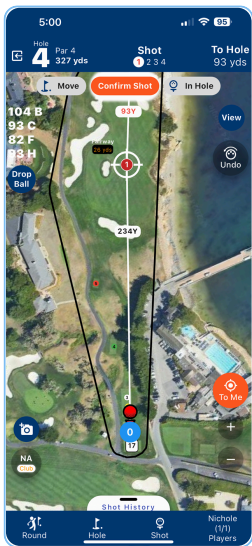

POWERFUL FEATURES

1

Rounds Entry - Course Maps

Over 30,000 courses available with distance measuring tools such as fairway widths, tee to pin yardage, pin positions and more

2

Rounds Repository

Access to groupings of historical team events by course, tournament, qualifier and practice. Allows coaches to speak with actionable specifics in review sessions

3

Course Management & Yardage Book

Establish a precise strategy by specifying target zones and landing places off the tees and greens. Printing customized maps is also available for use during a tournament

4

Team & Player Comparison Tools

There are many ways to score. Use CAFDExGO Golf to identify player strengths that yield the highest success probably. Utilize various assessment tools to plan effective and efficient practice plans

5

Dispersion Charts & Portable Reporting

Ability to show a player's performance from any timeframe giving you the most precise view of their pin-hitting accuracy

6

Team Performance View

Customizable dashboard shows any Stat within any timeframes or events that are important to you

7

Custom App Logo & Skins

Rebrand this system with your organization name, logo and color themes

Full Transparency Between Coaches and Players

In a culture where players can transfer to a different team so readily, full transparency between players and coaches is paramount. CAFDExGO can help to remove the guesswork with our Player Performance Assessments based on stats the coach wants to see. Players always know where they stand and what it takes to break the starting lineup.

Cross-Platform Application
Access through a mobile device or a web browser

Come Visit the CAFDExGO Golf Training Site

7400 Fullerton Rd. Suite. 105
Springfield, VA 22153

Register at

<https://infintech.com/cafdexgofacilityrequest/>
or call/send message for more information