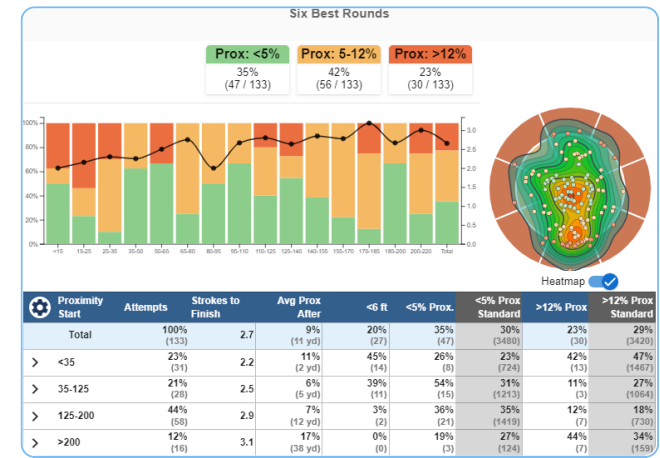

POWERFUL FEATURES

1

Rounds Entry - Course Maps

Over 30,000 courses available with distance measuring tools such as fairway widths, tee to pin yardage, pin positions and more

2

Rounds Repository

Access to groupings of historical team events by course, tournament, qualifier and practice. Allows coaches to speak with actionable specifics in review sessions

3

Course Management & Yardage Book

Establish a precise strategy by specifying target zones and landing places off the tees and greens. Printing customized maps is also available for use during a tournament

4

Team & Player Comparison Tools

There are many ways to score. Use CAFDExGO Golf to identify player strengths that yield the highest success probably. Utilize various assessment tools to plan effective and efficient practice plans

5

Dispersion Charts & Portable Reporting

Ability to show a player's performance from any timeframe giving you the most precise view of their pin-hitting accuracy

6

Team Performance View

Customizable dashboard shows any Stat within any timeframes or events that are important to you

7

Custom App Logo & Skins

Rebrand this system with your organization name, logo and color themes

Full Transparency Between Coaches and Players

In a culture where players can transfer to a different team so readily, full transparency between players and coaches is paramount. CAFDExGO can help to remove the guesswork with our Player Performance Assessments based on stats the coach wants to see. Players always know where they stand and what it takes to break the starting lineup.

Cross-Platform Application
Access through a mobile device or a web browser

Come Visit the CAFDExGO Golf Training Site

7400 Fullerton Rd. Suite. 105
Springfield, VA 22153

Register at

<https://infintech.com/cafdexgofacilityrequest/>
or call/send message for more information