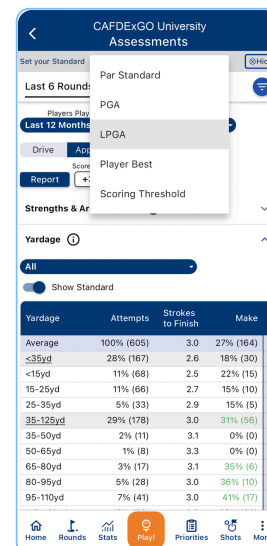

POWERFUL FEATURES

1

Rounds Entry - Course Maps

Over 30,000 courses available with distance measuring tools such as fairway widths, tee to pin yardage, pin positions and more

2

Rounds Repository

Access to groupings of historical team events by course, tournament, qualifier and practice. Allows coaches to speak with actionable specifics in review sessions

3

Course Management & Yardage Book

Establish a precise strategy by specifying target zones and landing places off the tees and greens. Printing customized maps is also available for use during a tournament

4

Team & Player Comparison Tools

There are many ways to score. Use CAFDExGO Golf to identify player strengths that yield the highest success probably. Utilize various assessment tools to plan effective and efficient practice plans

5

Dispersion Charts & Portable Reporting

Ability to show a player's performance from any timeframe giving you the most precise view of their pin-hitting accuracy

6

Team Performance View

Customizable dashboard shows any Stat within any timeframes or events that are important to you

7

Custom App Logo & Skins

Rebrand this system with your organization name, logo and color themes

Full Transparency Between Coaches and Players

In a culture where players can transfer to a different team so readily, full transparency between players and coaches is paramount. CAFDExGO can help to remove the guesswork with our Player Performance Assessments based on stats the coach wants to see. Players always know where they stand and what it takes to break the starting lineup.

Cross-Platform Application
Access through a mobile device or a web browser

Come Visit the CAFDExGO Golf Training Site

7400 Fullerton Rd. Suite. 105
Springfield, VA 22153

Register at

<https://infintech.com/cafdexgofacilityrequest/>
or call/send message for more information